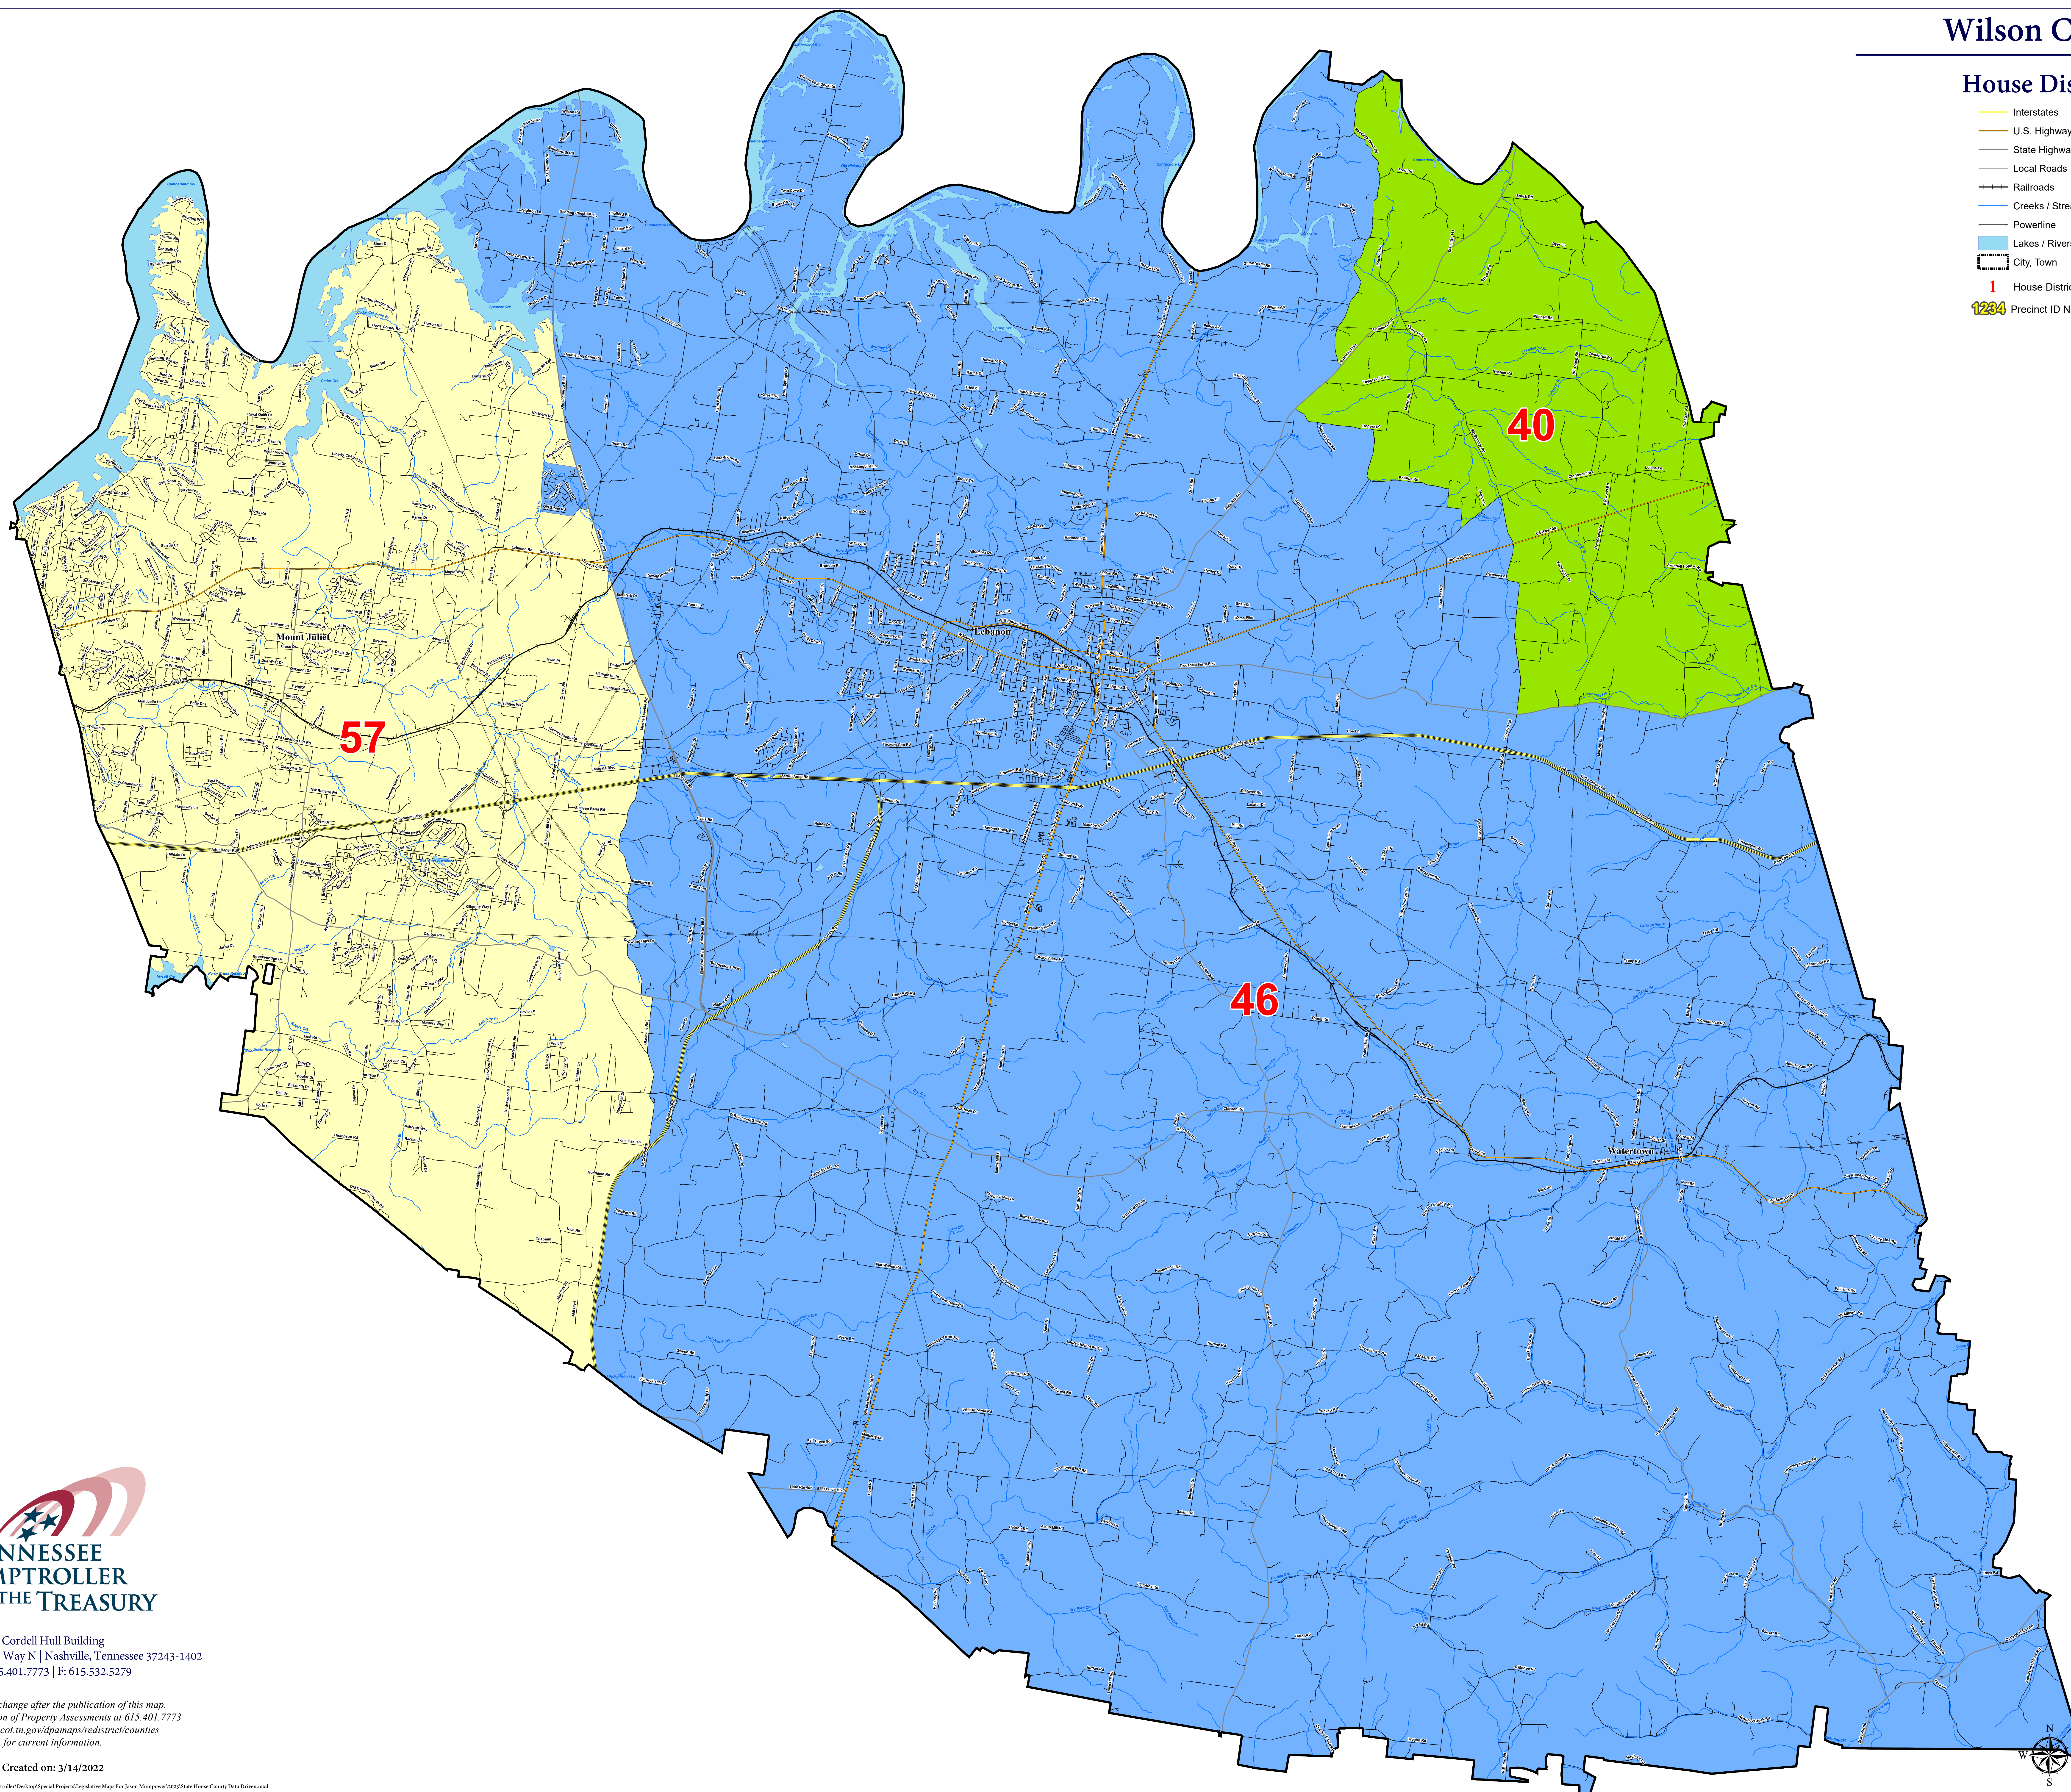

House Districts

- Interstates
- U.S. Highway
- State Highway
- Local Roads
- Railroads
- Creeks / Stream
- Powerline
- Lakes / Rivers
- City, Town
- 1 House District
- 1234 Precinct ID Number

Cordell Hull Building
425 Rep. John Lewis Way N | Nashville, Tennessee 37243-1402
P: 615.401.7773 | F: 615.532.5279

Created on: 3/14/2022